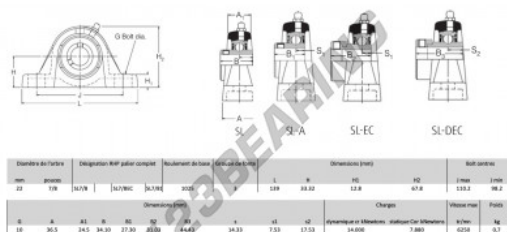

## Housed bearing 2 bolts SL7-8-RHP - SL7-8-RHP

<https://www.123bearing.eu/bearing-housing/housed-bearing/cast-iron-housed-bearing-2/sl7-8-rhp>

### PRODUCT FEATURES

Brand	RHP
N° Ean13	747023032884
Shaft diameter	22 mm
No. of fasteners	2
Tightening	set screw
Mounting center distance	98.2 mm
Limiting speed	6250 rpm
Material	cast iron
Weight	700 g
Dynamic load	14 kN
Static load	7.88 kN
Packaging	1