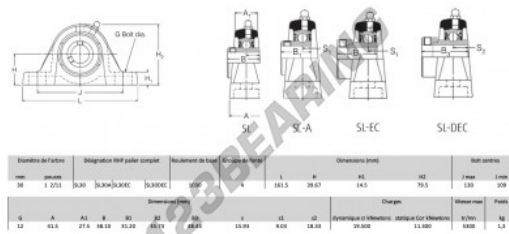

Housed bearing 2 bolts SL30-RHP - SL30-RHP

<https://www.123bearing.eu/bearing-housing/housed-bearing/cast-iron-housed-bearing-2/sl30-rhp>

PRODUCT FEATURES

Brand	RHP
N° Ean13	3616060608666
Shaft diameter	30 mm
No. of fasteners	2
Tightening	set screw
Mounting center distance	109 mm
Limiting speed	5300 rpm
Material	cast iron
Weight	1300 g
Dynamic load	19.5 kN
Static load	11.3 kN
Packaging	1