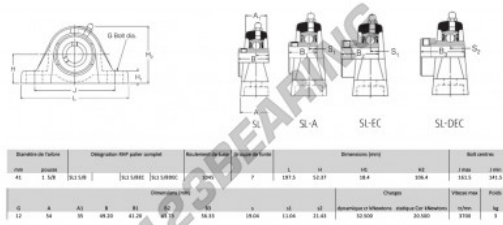

Housed bearing 2 bolts SL1-5-8-RHP - SL1-5-8-RHP

<https://www.123bearing.eu/bearing-housing/housed-bearing/cast-iron-housed-bearing-2/sl1-5-8-rhp>

PRODUCT FEATURES

Brand	RHP
N° Ean13	3616060608772
Shaft diameter	41 mm
No. of fasteners	2
Tightening	set screw
Mounting center distance	141.5 mm
Limiting speed	3700 rpm
Material	cast iron
Weight	3000 g
Dynamic load	32.5 kN
Static load	19.9 kN
Packaging	1