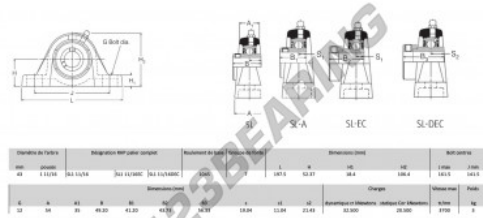

Housed bearing 2 bolts SL1-11-16-RHP - SL1-11-16-RHP

<https://www.123bearing.eu/bearing-housing/housed-bearing/cast-iron-housed-bearing-2/sl1-11-16-rhp>

PRODUCT FEATURES

Brand	RHP
N° Ean13	3616060608789
Shaft diameter	43 mm
Shaft diameter	1.693" inch
No. of fasteners	2
Tightening	set screw
Mounting center distance	141.5 mm
Mounting center distance	5.571" inch
Limiting speed	3700 rpm
Material	cast iron
Weight	3000 g
Dynamic load	32.5 kN
Static load	19.9 kN
Packaging	1