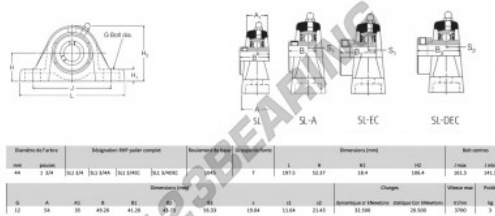

## Housed bearing 2 bolts SL1-3-4-RHP - SL1-3-4-RHP

<https://www.123bearing.eu/bearing-housing/housed-bearing/cast-iron-housed-bearing-2/sl1-3-4-rhp>

### PRODUCT FEATURES

Brand	RHP
N° Ean13	3616060608796
Shaft diameter	44 mm
No. of fasteners	2
Tightening	set screw
Mounting center distance	141.5 mm
Limiting speed	3700 rpm
Material	cast iron
Weight	3000 g
Dynamic load	32.5 kN
Static load	19.9 kN
Packaging	1