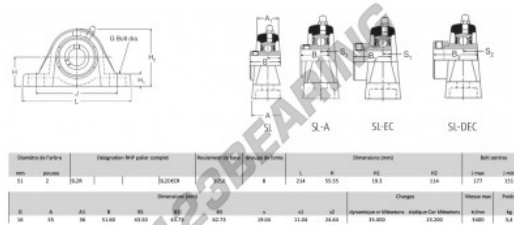

Housed bearing 2 bolts SL2-R-RHP - SL2-R-RHP

<https://www.123bearing.eu/bearing-housing/housed-bearing/cast-iron-housed-bearing-2/sl2-r-rhp>

PRODUCT FEATURES

Brand	RHP
N° Ean13	3616060608833
Shaft diameter	51 mm
No. of fasteners	2
Tightening	set screw
Mounting center distance	151 mm
Limiting speed	3400 rpm
Material	cast iron
Weight	3400 g
Dynamic load	35 kN
Static load	23.2 kN
Packaging	1