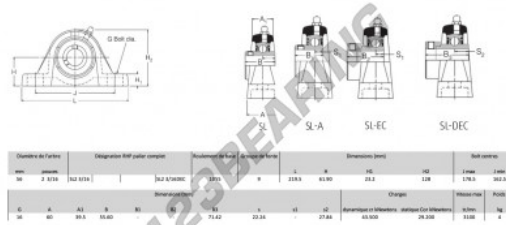

## Housed bearing 2 bolts SL2-3-16-RHP - SL2-3-16-RHP

<https://www.123bearing.eu/bearing-housing/housed-bearing/cast-iron-housed-bearing-2/sl2-3-16-rhp>

### PRODUCT FEATURES

Brand	RHP
N° Ean13	3616060608871
Shaft diameter	56 mm
Shaft diameter	2.205" inch
No. of fasteners	2
Tightening	set screw
Mounting center distance	162.5 mm
Mounting center distance	6.398" inch
Limiting speed	3100 rpm
Material	cast iron
Weight	4000 g
Dynamic load	43.5 kN
Static load	29.2 kN
Packaging	1