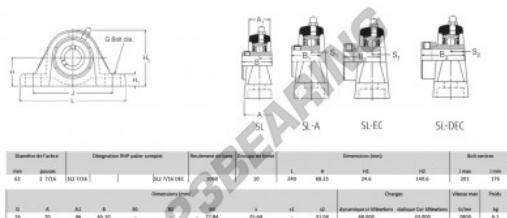

Housed bearing 2 bolts SL2-7-16-RHP - SL2-7-16-RHP

<https://www.123bearing.eu/bearing-housing/housed-bearing/cast-iron-housed-bearing-2/sl2-7-16-rhp>

PRODUCT FEATURES

Brand	RHP
N° Ean13	3616060608918
Shaft diameter	62 mm
No. of fasteners	2
Tightening	set screw
Mounting center distance	176 mm
Limiting speed	2800 rpm
Material	cast iron
Weight	6100 g
Dynamic load	48 kN
Static load	33 kN
Packaging	1