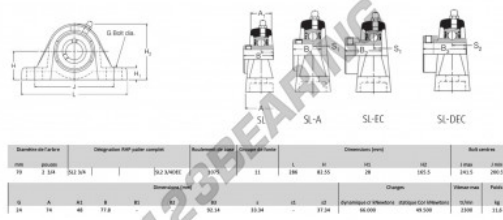

## Housed bearing 2 bolts SL2-3-7-RHP - SL2-3-7-RHP

<https://www.123bearing.eu/bearing-housing/housed-bearing/cast-iron-housed-bearing-2/sl2-3-7-rhp>

### PRODUCT FEATURES

Brand	RHP
N° Ean13	3616060608994
Shaft diameter	70 mm
Shaft diameter	2.756" inch
No. of fasteners	2
Tightening	set screw
Mounting center distance	200.5 mm
Mounting center distance	7.894" inch
Limiting speed	2300 rpm
Material	cast iron
Weight	11600 g
Dynamic load	66 kN
Static load	49.5 kN
Packaging	1