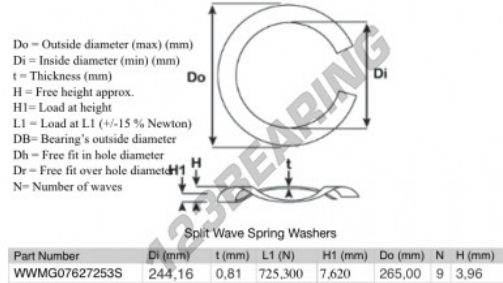

### PRODUCT FEATURES

Brand	GEN
Inside diameter	244.16 mm
Thickness	0.81 mm
Material	STAINLESS STEEL
Packaging	1
Load at L1	725.3 N
Load height	7.62
Outside diameter (max)	265 mm
Number of waves	9

[contact@123bearing.eu](mailto:contact@123bearing.eu)