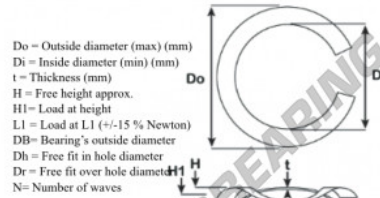

## Split wave spring washer

**SWSW-440-412.28-1.07-11 - SWSW-440-412.28-1.07-11**

<https://www.123bearing.eu/accessories/washer/split-wave-spring-washer/sws-440-412.28-1.07-11>

Split Wave Spring Washers

Part Number	Di (mm)	t (mm)	L1 (N)	H1 (mm)	Do (mm)	N	H (mm)
WWMG08131205	412,82	1,07	1205,900	8,131	440,00	11	3,96

## PRODUCT FEATURES

Brand	GEN
Inside diameter	412.28 mm
Thickness	1.07 mm
Material	STEEL
Packaging	1
Load at L1	1205.9 N
Load height	8.131
Outside diameter (max)	440 mm
Number of waves	11

[contact@123bearing.eu](mailto:contact@123bearing.eu)