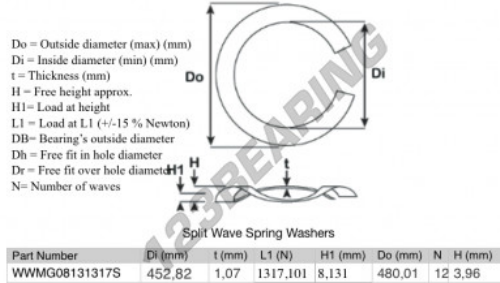

Split wave spring washer

SWSW-480.01-452.82-1.07-12-SS - SWSW-480.01-452.82-1.07-12-SS

<https://www.123bearing.eu/accessories/washer/split-wave-spring-washer/sws-480.01-452.82-1.07-12-ss>

PRODUCT FEATURES

Brand	GEN
Inside diameter	452.82 mm
Thickness	1.07 mm
Material	STAINLESS STEEL
Packaging	1
Load at L1	1317.101 N
Load height	8.131
Outside diameter (max)	480.01 mm
Number of waves	12

contact@123bearing.eu