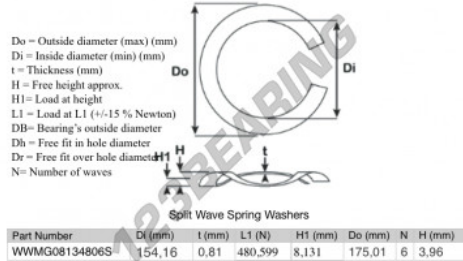

Split wave spring washer

SWSW-175.01-154.16-0.81-6-SS - SWSW-175.01-154.16-0.81-6-SS

<https://www.123bearing.eu/accessories/washer/split-wave-spring-washer/sws-175.01-154.16-0.81-6-ss>

PRODUCT FEATURES

Brand	GEN
Inside diameter	154.16 mm
Thickness	0.81 mm
Material	STAINLESS STEEL
Packaging	1
Load at L1	480.599 N
Load height	8.131
Outside diameter (max)	175.01 mm
Number of waves	6