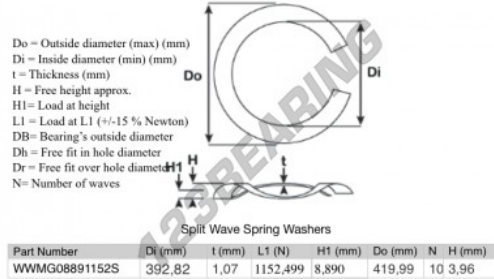

Split wave spring washer

SWSW-419.99-392.82-1.07-10-SS - SWSW-419.99-392.82-1.07-10-SS

<https://www.123bearing.eu/accessories/washer/split-wave-spring-washer/sws-419.99-392.82-1.07-10-ss>

PRODUCT FEATURES

Brand	GEN
Inside diameter	392.82 mm
Thickness	1.07 mm
Material	STAINLESS STEEL
Packaging	1
Load at L1	1152.499 N
Load height	8.89
Outside diameter (max)	419.99 mm
Number of waves	10

contact@123bearing.eu