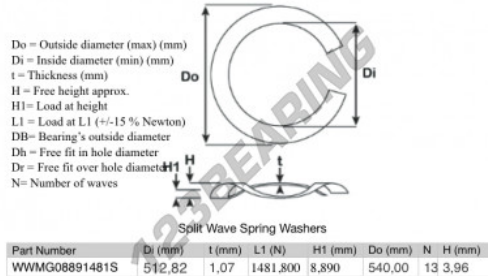

## Split wave spring washer

**SWSW-540-512.82-1.07-13-SS - SWSW-540-512.82-1.07-13-SS**

<https://www.123bearing.eu/accessories/washer/split-wave-spring-washer/sws-540-512.82-1.07-13-ss>

## PRODUCT FEATURES

Brand	GEN
Inside diameter	512.82 mm
Thickness	1.07 mm
Material	STAINLESS STEEL
Packaging	1
Load at L1	1481.8 N
Load height	8.89
Outside diameter (max)	540 mm
Number of waves	13

[contact@123bearing.eu](mailto:contact@123bearing.eu)