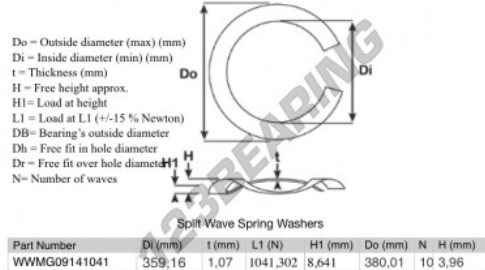

Split wave spring washer

SWSW-380.01-349.16-1.07-10 - SWSW-380.01-349.16-1.07-10

<https://www.123bearing.eu/accessories/washer/split-wave-spring-washer/swsw-380.01-349.16-1.07-10>

PRODUCT FEATURES

Brand	GEN
Inside diameter	349.16 mm
Thickness	1.07 mm
Material	STEEL
Packaging	1
Load at L1	1041.302 N
Load height	8.641
Outside diameter (max)	380.01 mm
Number of waves	10