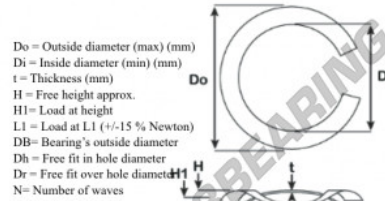

Split wave spring washer

SWSW-159.99-146.38-0.76-6 - SWSW-159.99-146.38-0.76-6

<https://www.123bearing.eu/accessories/washer/split-wave-spring-washer/swsw-159.99-146.38-0.76-6>

Part Number	Di (mm)	t (mm)	L1 (N)	H1 (mm)	Do (mm)	N	H (mm)
WWMG09404405	146,38	0,76	440,498	9,401	159,99	6	3,18

PRODUCT FEATURES

Brand	GEN
Inside diameter	146.38 mm
Thickness	0.76 mm
Material	STEEL
Packaging	1
Load at L1	440.498 N
Load height	9.401
Outside diameter (max)	159.99 mm
Number of waves	6

contact@123bearing.eu