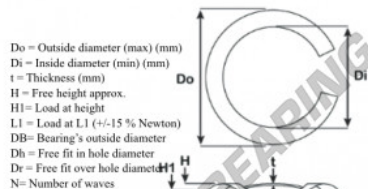

## Split wave spring washer

**SWSW-400-379.16-1.07-10-SS - SWSW-400-379.16-1.07-10-SS**

<https://www.123bearing.eu/accessories/washer/split-wave-spring-washer/swsw-400-379.16-1.07-10-ss>

Split Wave Spring Washers

Part Number	Di (mm)	t (mm)	L1 (N)	H1 (mm)	Do (mm)	N	H (mm)
WWMG09651099S	379.16	1.07	1099.102	9.649	400.00	10	3.96

## PRODUCT FEATURES

Brand	GEN
Inside diameter	379.16 mm
Thickness	1.07 mm
Material	STAINLESS STEEL
Packaging	1
Load at L1	1099.102 N
Load height	9.649
Outside diameter (max)	400 mm
Number of waves	10

[contact@123bearing.eu](mailto:contact@123bearing.eu)