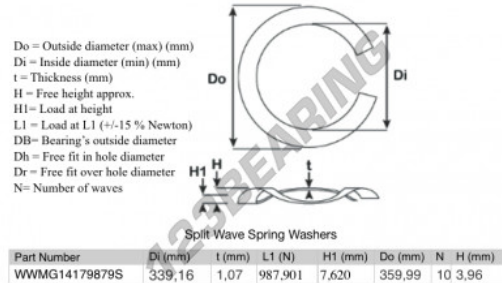

## Split wave spring washer

**SWSW-359.99-339.16-1.07-10-SS - SWSW-359.99-339.16-1.07-10-SS**

<https://www.123bearing.eu/accessories/washer/split-wave-spring-washer/sws-359.99-339.16-1.07-10-ss>

## PRODUCT FEATURES

Brand	GEN
Inside diameter	339.16 mm
Inside diameter	13.353" inch
Thickness	1.07 mm
Thickness	0.042" inch
Material	STAINLESS STEEL
Packaging	1
Load at L1	987.901 N
Load height	7.62
Outside diameter (max)	359.99 mm
Outside diameter (max)	14.173" inch
Number of waves	10