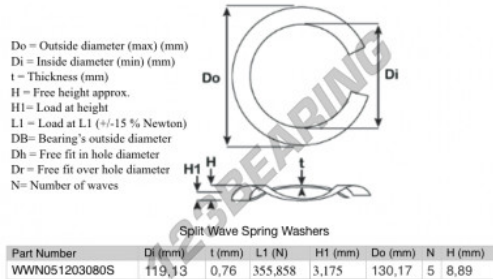

### SWSW-130.17-119.13-0.76-5-SS - SWSW-130.17-119.13-0.76-5-SS

<https://www.123bearing.eu/accessories/washer/split-wave-spring-washer/swsw-130.17-119.13-0.76-5-ss>

## PRODUCT FEATURES

Brand	GEN
Inside diameter	119.13 mm
Thickness	0.76 mm
Material	STAINLESS STEEL
Packaging	1
Load at L1	355.858 N
Load height	3.175
Outside diameter (max)	130.17 mm
Number of waves	5

[contact@123bearing.eu](mailto:contact@123bearing.eu)