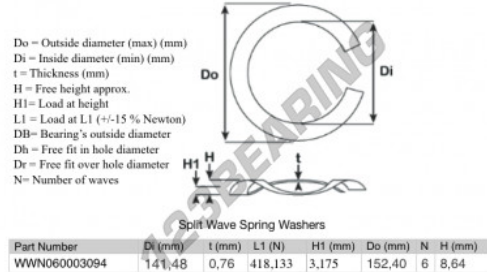

Split wave spring washer

SWSW-152.40-141.48-0.76-6 - SWSW-152.40-141.48-0.76-6

<https://www.123bearing.eu/accessories/washer/split-wave-spring-washer/swsw-152.40-141.48-0.76-6>

PRODUCT FEATURES

Brand	GEN
Inside diameter	141.48 mm
Thickness	0.76 mm
Material	STEEL
Packaging	1
Load at L1	418.133 N
Load height	3.175
Outside diameter (max)	152.4 mm
Number of waves	6