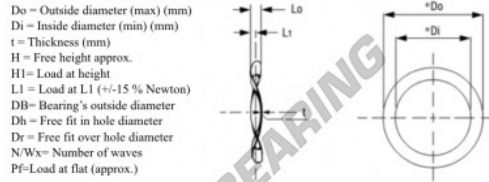

Compression wave spring washer WSW-CT-40-30-0.50-4 - WSW-CT-40-30-0.50-4

<https://www.123bearing.eu/accessories/washer/compression-wave-spring-washer/wsw-ct-40-30-0.50-4>

Wave Spring Washers - Compression Type

Part Number	Di (mm)	Do (mm)	T (mm)	Wx	Pf (N)	R (N/mm)	Lo (mm)	Db (mm)
W1575-020	30,0	40,0	0,50	4	676,7	205,9	3,00	42

PRODUCT FEATURES

Brand	GEN
Inside diameter	30 mm
Outside diameter	40 mm
Thickness	0.5 mm
Weight	2 g
Material	STEEL
Number of corrugations	4
Packaging	1
Flat load (approx)	676.7 N
R	205.9 N/mm
Approximate headroom	3 mm
Ball bearing diameter	42 mm