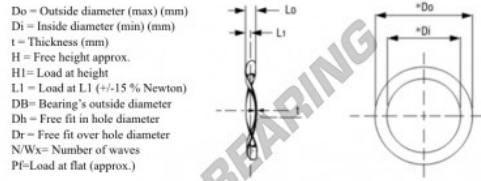

Compression wave spring washer WSW-CT-46.5-40-0.40-4 - WSW-CT-46.5-40-0.40-4

<https://www.123bearing.eu/accessories/washer/compression-wave-spring-washer/wsw-ct-46.5-40-0.40-4>

Wave Spring Washers - Compression Type

Part Number	Di (mm)	Do (mm)	T (mm)	Wx	Pf (N)	R (N/mm)	Lo (mm)	Db (mm)
W1831-016	40,0	46,5	0,40	4	333,4	68,6	3,00	47

PRODUCT FEATURES

Brand	GEN
Inside diameter	40 mm
Outside diameter	46.5 mm
Thickness	0.4 mm
Weight	1 g
Material	STEEL
Number of corrugations	4
Packaging	1
Flat load (approx)	333.4 N
R	68.6 N/mm
Approximate headroom	3 mm
Ball bearing diameter	47 mm