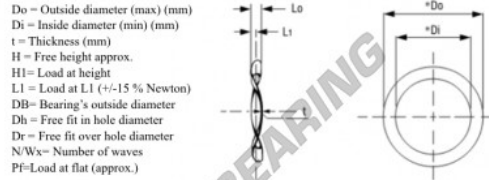

## Compression wave spring washer WSW-CT-61.9-50-0.50-4 - WSW-CT-61.9-50-0.50-4

<https://www.123bearing.eu/accessories/washer/compression-wave-spring-washer/wsw-ct-61.9-50-0.50-4>

Wave Spring Washers - Compression Type

Part Number	Di (mm)	Do (mm)	T (mm)	Wx	Pf (N)	R (N/mm)	Lo (mm)	Db (mm)
W2437-020	50,0	61,9	0,50	4	1127,8	137,3	4,00	62

### PRODUCT FEATURES

Brand	GEN
Inside diameter	50 mm
Outside diameter	61.9 mm
Thickness	0.5 mm
Weight	4 g
Material	STEEL
Number of corrugations	4
Packaging	1
Flat load (approx)	1127 N
R	137.3 N/mm
Approximate headroom	4 mm
Ball bearing diameter	62 mm