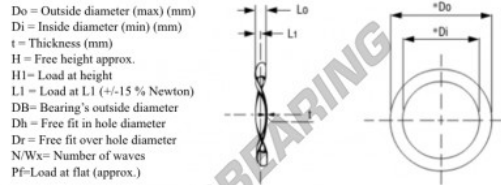

## Compression wave spring washer WSW-CT-71.8-58-0.60-4 - WSW-CT-71.8-58-0.60-4

<https://www.123bearing.eu/accessories/washer/compression-wave-spring-washer/wsw-ct-71.8-58-0.60-4>

Wave Spring Washers - Compression Type

Part Number	Di (mm)	Do (mm)	T (mm)	Wx	PF (N)	R (N/mm)	Lo (mm)	Db (mm)
W2827-024	58,0	71,8	0,60	4	686,5	166,7	4,00	72

### PRODUCT FEATURES

Brand	GEN
Inside diameter	58 mm
Outside diameter	71.8 mm
Thickness	0.6 mm
Weight	7 g
Material	STEEL
Number of corrugations	4
Packaging	1
Flat load (approx)	686.5 N
R	166.7 N/mm
Approximate headroom	4 mm
Ball bearing diameter	72 mm