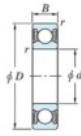

## Deep groove ball bearing single row 6024-2RU-JTEKT - 6024-2RU-KOYO

<https://www.123bearing.eu/bearing-housing/deep-groove-bearing/single-row/6024-2ru-koyo>

Boundary dimensions

Sealed

Non contact sealed

Bearing No.	Boundary dimensions(mm)				Basic load ratings(kN)		Fatigue load factor	
	d	D	B	r(mm)	C <sub>r</sub>	C <sub>0r</sub>	f <sub>0</sub>	f <sub>1</sub>
6024 2RU	120	180	28	2	106	79.3	3.6	15.9

## PRODUCT FEATURES

Brand	JTEKT
N° Ean13	3616060621092
Inside diameter	120 mm
Outside diameter	180 mm
Thickness	28 mm
Dynamic load	106 kN
Static load	79.3 kN
Packaging	1

[contact@123bearing.eu](mailto:contact@123bearing.eu)