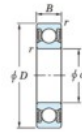

Deep groove ball bearing single row 6034-2RU-JTEKT - 6034-2RU-KOYO

<https://www.123bearing.eu/bearing-housing/deep-groove-bearing/single-row/6034-2ru-koyo>

Boundary dimensions

Sealed

Non contact sealed

Bearing No.	Boundary dimensions(mm)				Basic load ratings(kN)		Fatigue load factor	
	d	D	B	r1(mm)	Cr	Cr0	C0	f0
6034 2RU	170	260	42	2.1	201	161	6.2	15.8

PRODUCT FEATURES

Brand	JTEKT
N° Ean13	3616060621214
Inside diameter	170 mm
Outside diameter	260 mm
Thickness	42 mm
Dynamic load	201 kN
Static load	161 kN
Packaging	1

contact@123bearing.eu

+33 359 36 04 90