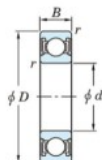

Deep groove ball bearing single row 62-28-2RD-JTEKT - 62-28-2RD-KOYO

<https://www.123bearing.eu/bearing-housing/deep-groove-bearing/single-row/62-28-2rd-koyo>

Boundary dimensions