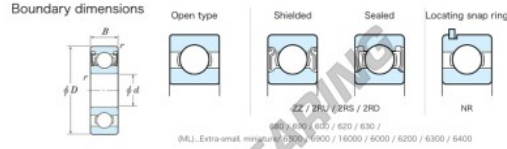

Deep groove ball bearing single row 698-2RS-JTEKT - 698-2RS-KOYO

<https://www.123bearing.eu/bearing-housing/deep-groove-bearing/single-row/698-2rs-koyo>

Extra-small standard contact sealed 2RS

Bearing No.	Boundary dimensions (mm)				Basic load ratings (kN)		Fatigue load limit (kN)		factor	Limiting speeds (min-1)
	d	D	B	r (min)	Cr	C0r	Cu	f0		
698 2RS	8	19	6	0.3	2.8	0.91	0.04	12.9		Grease lub. 27000

PRODUCT FEATURES

Brand	JTEKT
N° Ean13	3616060622549
Inside diameter	8 mm
Sealing	Seal on both sides
Outside diameter	19 mm
Thickness	6 mm
Limiting speed	27000 rpm
Dynamic load	2.8 kN
Static load	0.91 kN
Packaging	1