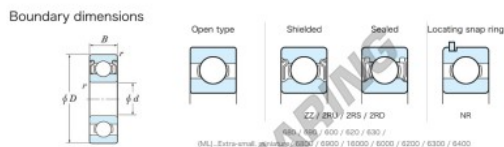

Deep groove ball bearing single row ML6019-ZZ-JTEKT - ML6019-ZZ-KOYO

<https://www.123bearing.eu/bearing-housing/deep-groove-bearing/single-row/ml6019-zz-koyo>

Extra-small Standard shielded ZZ

Bearing No.	Boundary dimensions (mm)				Basic load ratings (kN)		Fatigue load limit (kN)		Limiting speeds (min-1)
	d	D	B	r (min)	C _r	C _{0r}	C _u	10 Grease lub	
ML6019 ZZ	6	19	8	0.3	3.25	1.05	0.04	12.3	40000

PRODUCT FEATURES

Brand	JTEKT
N° Ean13	3616060623232
Inside diameter	6 mm
Sealing	Shield on both sides
Outside diameter	19 mm
Thickness	8 mm
Limiting speed	40000 rpm
Dynamic load	3.25 kN
Static load	1.05 kN
Packaging	1