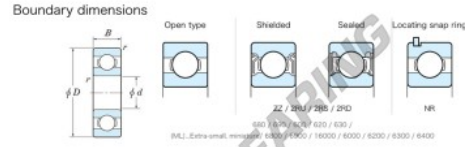

Deep groove ball bearing single row 634-JTEKT - 634-KOYO

<https://www.123bearing.eu/bearing-housing/deep-groove-bearing/single-row/634-koyo>

Extra small Standard open type

Bearing No.	Boundary dimensions (mm)				Basic load ratings (kN)		Fatigue load limit (kN)	factor	Limiting speeds (min-1)
	d	D	B	r (mm)	C _r	C _{0r}			
634	4	16	5	0.3	1.7	0.52	0.01	12.4	40000 Grease lub.

PRODUCT FEATURES

Brand	JTEKT
N° Ean13	3616060623782
Inside diameter	4 mm
Outside diameter	16 mm
Thickness	5 mm
Limiting speed	40000 rpm
Dynamic load	1.7 kN
Static load	0.52 kN
Packaging	1

contact@123bearing.eu