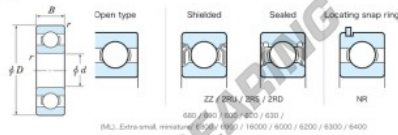

Deep groove ball bearing single row 686-JTEKT - 686-KOYO

<https://www.123bearing.eu/bearing-housing/deep-groove-bearing/single-row/686-koyo>

Boundary dimensions

Extra-small Standard open type

| Bearing No. | Boundary dimensions (mm) | | | | Basic load ratings (kN) | | Fatigue load limit (kN) | factor | Limiting speeds (min ⁻¹) |
|-------------|--------------------------|----|-----|---------|-------------------------|------|-------------------------|--------|--------------------------------------|
| | d | D | B | r (min) | Cr | Cor | | | |
| 686 | 6 | 13 | 3.5 | 0.15 | 1.35 | 0.44 | 0.01 | 13.7 | 48000 |

PRODUCT FEATURES

| | |
|------------------|---------------|
| Brand | JTEKT |
| N° Ean13 | 3616060623898 |
| Inside diameter | 6 mm |
| Outside diameter | 13 mm |
| Thickness | 3.5 mm |
| Limiting speed | 48000 rpm |
| Dynamic load | 1.35 kN |
| Static load | 0.44 kN |
| Packaging | 1 |