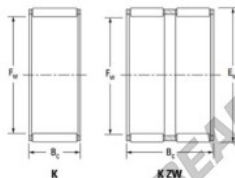

## Needle roller cage K68-76-20-JTEKT - K68-76-20-KOYO

<https://www.123bearing.eu/bearing-housing/needle-roller-bearing/cage/k68-76-20-koyo>

Boundary dimensions

Radial needle roller and cage assemblies

Bearing No.	Boundary dimensions(mm)			Basic load ratings(kN)		Fatigue load limit(kN)	Limiting speeds(min-1)	
	Fw	Ew	Bc	Cy	C0y		Grease lub.	Oil lub.
K68X76X20	68	76	20	43.8	87.8	14	4000	6200

## PRODUCT FEATURES

Brand	JTEKT
N° Ean13	3616060636317
Inside diameter	68 mm
Outside diameter	76 mm
Thickness	20 mm
Limiting speed	4000 rpm
Dynamic load	43.8 kN
Static load	87.8 kN
Packaging	1

[contact@123bearing.eu](mailto:contact@123bearing.eu)