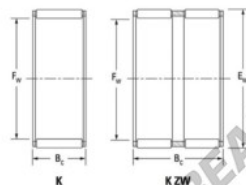

Needle roller cage K70-78-23-F-JTEKT - K70-78-23-F-KOYO

<https://www.123bearing.eu/bearing-housing/needle-roller-bearing/cage/k70-78-23-f-koyo>

Boundary dimensions

Radial needle roller and cage assemblies

Bearing No.	Boundary dimensions(mm)			Basic load ratings(kN)		Fatigue load limit(kN)	Limiting speed(min-1)	
	Fw	Fc	Bc	Cr	Cor	Ca	Grease lub.	Oil lub.
K70X78X23F	70	78	23	49.8	104	16.6	3900	6000

PRODUCT FEATURES

Brand	JTEKT
N° Ean13	3616060636355
Inside diameter	70 mm
Outside diameter	78 mm
Thickness	23 mm
Limiting speed	3900 rpm
Dynamic load	49.8 kN
Static load	104 kN
Packaging	1

contact@123bearing.eu

+33 359 36 04 90