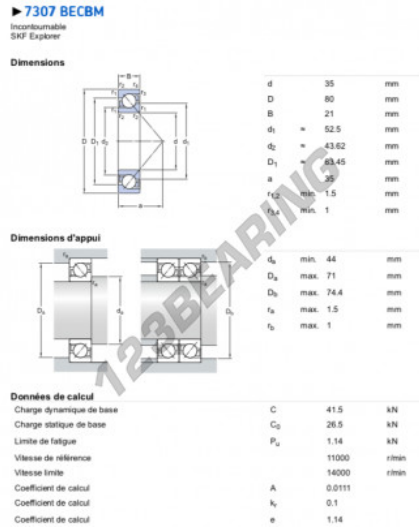

Deep groove ball bearing single row 7312-BECBM-SKF - 7312-BECBM-SKF

<https://www.123bearing.eu/bearing-housing/deep-groove-bearing/single-row/7312-becbm-skf>

PRODUCT FEATURES

Brand	SKF
N° Ean13	7316577150707
Inside diameter	60 mm
Sealing	Non-tight
Cage	Machined metal
Contact angle	40 °
Outside diameter	130 mm
Thickness	31 mm
Limiting speed	8500 rpm
Weight	1881 g
Dynamic load	104 kN
Static load	76.5 kN
Packaging	1