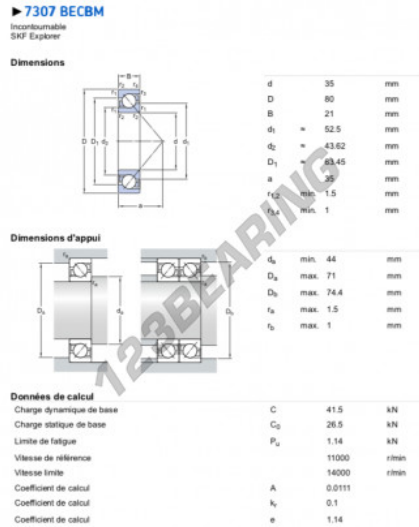

## Deep groove ball bearing single row 7312-BECBM-SKF - 7312-BECBM-SKF

<https://www.123bearing.eu/bearing-housing/deep-groove-bearing/single-row/7312-becbm-skf>

### PRODUCT FEATURES

Brand	SKF
N° Ean13	7316577150707
Inside diameter	60 mm
Sealing	Non-tight
Cage	Machined metal
Contact angle	40 °
Outside diameter	130 mm
Thickness	31 mm
Limiting speed	8500 rpm
Weight	1881 g
Dynamic load	104 kN
Static load	76.5 kN
Packaging	1