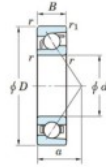

## Deep groove ball bearing single row 7305-FY-JTEKT - 7305-FY-KOYO

<https://www.123bearing.eu/bearing-housing/deep-groove-bearing/single-row/7305-fy-koyo>

Boundary dimensions

Single row angular bearing

Bearing No.	Boundary dimensions(mm)					Basic load ratings(kN)		Fatigue load limits(kN)		factor (f)	Limiting speeds(min-1) (Grease lub.)
	d	D	B	r(max)	r1(max)	Cr	Cor	Cu	C0		
7305 FY	25	62	17	1.1	0.6	31	14.4	1.05	-	-	14000

### PRODUCT FEATURES

Brand	JTEKT
N° Ean13	3616060640390
Inside diameter	25 mm
Outside diameter	62 mm
Thickness	17 mm
Limiting speed	14000 rpm
Dynamic load	31 kN
Static load	14.4 kN
Packaging	1

[contact@123bearing.eu](mailto:contact@123bearing.eu)