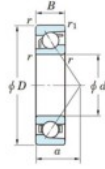

Deep groove ball bearing single row 7405-FY-JTEKT - 7405-FY-KOYO

<https://www.123bearing.eu/bearing-housing/deep-groove-bearing/single-row/7405-fy-koyo>

Boundary dimensions

Single row angular bearing

| Bearing No. | Boundary dimensions(mm) | | | | | Basic load ratings(kN) | | Fatigue load limits(kN) | | factor | Limiting speeds(min-1) Grease lub. |
|-------------|-------------------------|----|----|--------|---------|------------------------|------|-------------------------|----|--------|---------------------------------------|
| | d | D | B | r (mm) | r1 (mm) | Cr | C0r | C10 | 10 | | |
| 7405 FY | 25 | 80 | 21 | 1.5 | 1 | 49.7 | 23.2 | 1.8 | - | - | 8200 |

PRODUCT FEATURES

| | |
|------------------|---------------|
| Brand | JTEKT |
| N° Ean13 | 3616060640437 |
| Inside diameter | 25 mm |
| Outside diameter | 80 mm |
| Thickness | 21 mm |
| Limiting speed | 8200 rpm |
| Dynamic load | 49.7 kN |
| Static load | 23.2 kN |
| Packaging | 1 |