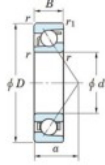

Deep groove ball bearing single row 7007-B-FY-JTEKT - 7007-B-FY-KOYO

<https://www.123bearing.eu/bearing-housing/deep-groove-bearing/single-row/7007-b-fy-koyo>

Boundary dimensions

Single row angular bearing

Bearing No.	Boundary dimensions(mm)						Basic load ratings(kN)		Fatigue load factor		Limiting speeds(min-1)
	d	D	B	r(mm)	r1(mm)	Cr	C0r	Cu	f0	Gross lub.	
7007B FY	35	62	14	1	0.6	19.7	11.4	0.64	-	9200	

PRODUCT FEATURES

Brand	JTEKT
N° Ean13	3616060640581
Inside diameter	35 mm
Outside diameter	62 mm
Thickness	14 mm
Limiting speed	9200 rpm
Dynamic load	19.7 kN
Static load	11.4 kN
Packaging	1

contact@123bearing.eu