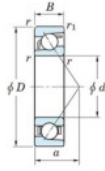

Deep groove ball bearing single row 7212-B-FY-JTEKT - 7212-B-FY-KOYO

<https://www.123bearing.eu/bearing-housing/deep-groove-bearing/single-row/7212-b-fy-koyo>

Boundary dimensions

Single row angular bearing

Bearing No.	Boundary dimensions(mm)						Basic load ratings(kN)		Fatigue load factor		Limiting
	d	D	B	r(mm)	r1(mm)	Cr	Cor	Cu	f0	speeds(min-1) Gross lub.	
7212B FY	60	110	22	1.5	1	66.8	41.6	2.45	-	5100	

PRODUCT FEATURES

Brand	JTEKT
N° Ean13	3616060641342
Inside diameter	60 mm
Outside diameter	110 mm
Thickness	22 mm
Limiting speed	5100 rpm
Dynamic load	66.8 kN
Static load	41.6 kN
Packaging	1

contact@123bearing.eu