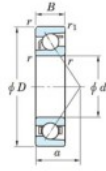

Deep groove ball bearing single row 7214-FY-JTEKT - 7214-FY-KOYO

<https://www.123bearing.eu/bearing-housing/deep-groove-bearing/single-row/7214-fy-koyo>

Boundary dimensions

Single row angular bearing

Bearing No.	Boundary dimensions(mm)						Basic load ratings(kN)		Fatigue load limit(kN)	factor	Limiting speeds(min-1) Grease lub.
	a	D	B	r1(mm)	r(mm)	r1(mm)	Cr	C0r	C0		
7214 FY	70	125	24	1.5	1		87.3	55.6	3.4	-	6100

PRODUCT FEATURES

Brand	JTEKT
N° Ean13	3616060641649
Inside diameter	70 mm
Outside diameter	125 mm
Thickness	24 mm
Limiting speed	6100 rpm
Dynamic load	87.3 kN
Static load	55.6 kN
Packaging	1

contact@123bearing.eu