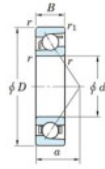

Deep groove ball bearing single row 7219-FY-JTEKT - 7219-FY-KOYO

<https://www.123bearing.eu/bearing-housing/deep-groove-bearing/single-row/7219-fy-koyo>

Boundary dimensions

Single row angular bearing

Bearing No.	Boundary dimensions(mm)					Basic load ratings(kN)		Fatigue load limit(kN)		factor	Limiting speeds(min-1) Grease lub.
	d	D	B	r1mm	r2mm	Cr	Cor	Cu	fu		
7219 FY	95	170	32	2.1	1.1	153	103	5.5	-	-	4400

PRODUCT FEATURES

Brand	JTEKT
N° Ean13	3616060642356
Inside diameter	95 mm
Outside diameter	170 mm
Thickness	32 mm
Limiting speed	4400 rpm
Dynamic load	153 kN
Static load	103 kN
Packaging	1

contact@123bearing.eu