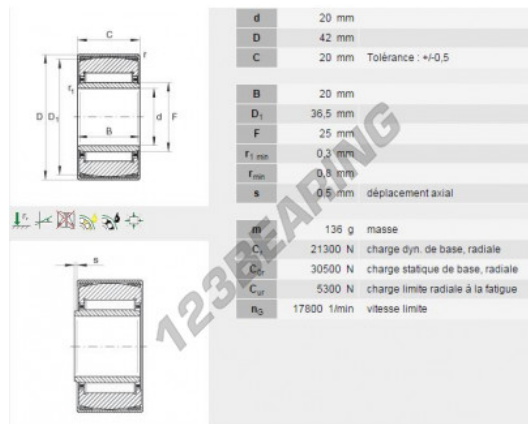

Needle roller bearing PNA20-42-INA - PNA20-42-INA

<https://www.123bearing.eu/bearing-housing/needle-roller-bearing/needle/pna20-42-ina>

PRODUCT FEATURES

Brand	INA
N° Ean13	3663952095929
Inside diameter	20 mm
Outside diameter	42 mm
Thickness	20 mm
Packaging	1