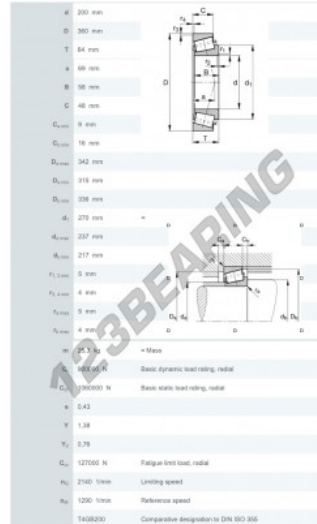

## Tapered roller bearing 30240-FAG - 30240-FAG

<https://www.123bearing.eu/bearing-housing/roller-bearing/tapered/30240-fag>

### PRODUCT FEATURES

Brand	FAG
N° Ean13	3616060642851
Inside diameter	200 mm
Outside diameter	360 mm
Thickness	64 mm
Limiting speed	127000 rpm
Dynamic load	900 kN
Static load	1060 kN
Packaging	1

[contact@123bearing.eu](mailto:contact@123bearing.eu)