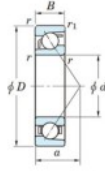

## Deep groove ball bearing single row 7034-B-FY-JTEKT - 7034-B-FY-KOYO

<https://www.123bearing.eu/bearing-housing/deep-groove-bearing/single-row/7034-b-fy-koyo>

Boundary dimensions

Single row angular bearing

| Bearing No. | Boundary dimensions(mm) |     |    |        |        | Basic load ratings(kN) |     | Fatigue load limit(kN) |    | factor | Limiting speeds(min-1)<br>Grease lub. |
|-------------|-------------------------|-----|----|--------|--------|------------------------|-----|------------------------|----|--------|---------------------------------------|
|             | d                       | D   | B  | r1(mm) | r2(mm) | Cr                     | Cor | Cu                     | fu |        |                                       |
| 7034B FY    | 170                     | 260 | 42 | 2.1    | 1.1    | 208                    | 193 | 6.9                    | -  | -      | 1900                                  |

## PRODUCT FEATURES

|                  |               |
|------------------|---------------|
| Brand            | JTEKT         |
| N° Ean13         | 3616060643438 |
| Inside diameter  | 170 mm        |
| Outside diameter | 260 mm        |
| Thickness        | 42 mm         |
| Limiting speed   | 1900 rpm      |
| Dynamic load     | 208 kN        |
| Static load      | 193 kN        |
| Packaging        | 1             |