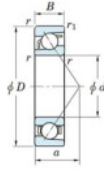

## Deep groove ball bearing single row 7236-B-FY-JTEKT - 7236-B-FY-KOYO

<https://www.123bearing.eu/bearing-housing/deep-groove-bearing/single-row/7236-b-fy-koyo>

Boundary dimensions

Single row angular bearing

Bearing No.	Boundary dimensions(mm)					Basic load ratings(kN)		Fatigue load limit(kN)		factor sp	Limiting speeds(min-1) Grease Lub.
	d	D	B	r(mm)	r1(mm)	Cr	Cor	Cu	Cu		
7236B FY	180	320	52	4	1.5	331	329	10.7	-	-	1600

## PRODUCT FEATURES

Brand	JTEKT
N° Ean13	3616060643568
Inside diameter	180 mm
Outside diameter	320 mm
Thickness	52 mm
Limiting speed	1600 rpm
Dynamic load	331 kN
Static load	329 kN
Packaging	1

[contact@123bearing.eu](mailto:contact@123bearing.eu)