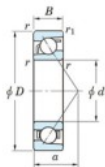

Deep groove ball bearing single row 7236-C-FY-JTEKT - 7236-C-FY-KOYO

<https://www.123bearing.eu/bearing-housing/deep-groove-bearing/single-row/7236-c-fy-koyo>

Boundary dimensions

Single row angular bearing

Bearing No.	Boundary dimensions(mm)					Basic load ratings(kN)		Fatigue load limit(kN)	factor	Limiting speeds(min-1)
	d	D	B	r (mm)	r1 (mm)	Cr	C0r	Cu	f0	Grease lub.
7236C FY	180	320	52	4	1.5	400	393	12.8	14.9	3000

PRODUCT FEATURES

Brand	JTEKT
N° Ean13	3616060643582
Inside diameter	180 mm
Outside diameter	320 mm
Thickness	52 mm
Limiting speed	3000 rpm
Dynamic load	400 kN
Static load	393 kN
Packaging	1

contact@123bearing.eu