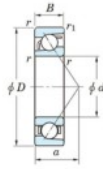

## Deep groove ball bearing single row 7336-FY-JTEKT - 7336-FY-KOYO

<https://www.123bearing.eu/bearing-housing/deep-groove-bearing/single-row/7336-fy-koyo>

Boundary dimensions

Single row angular bearing

Bearing No.	Boundary dimensions(mm)					Basic load ratings(kN)		Fatigue load limit(kN)		factor	Limiting speeds(min-1) Grease lub.
	d	D	B	r (mm)	r1 (mm)	Cr	Cor	Cu	fu		
7336 FY	180	380	75	4	1.5	512	534	16.5	-	1900	

### PRODUCT FEATURES

Brand	JTEKT
N° Ean13	3616060643605
Inside diameter	180 mm
Outside diameter	380 mm
Thickness	75 mm
Limiting speed	1900 rpm
Dynamic load	512 kN
Static load	534 kN
Packaging	1

[contact@123bearing.eu](mailto:contact@123bearing.eu)