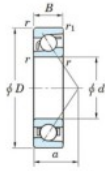

Deep groove ball bearing single row 7938-C-FY-JTEKT - 7938-C-FY-KOYO

<https://www.123bearing.eu/bearing-housing/deep-groove-bearing/single-row/7938-c-fy-koyo>

Boundary dimensions

Single row angular bearing

Bearing No.	Boundary dimensions(mm)						Basic load ratings(kN)		Fatigue load factor		Limiting speeds(min-1)
	d	D	B	r(mm)	r1(mm)	Cr	CDr	Cu	S0	Grease lub.	
7938C FY	190	260	33	2	1	198	197	6.85	16.5	3300	

PRODUCT FEATURES

Brand	JTEKT
N° Ean13	3616060643612
Inside diameter	190 mm
Outside diameter	260 mm
Thickness	33 mm
Limiting speed	3300 rpm
Dynamic load	198 kN
Static load	197 kN
Packaging	1

contact@123bearing.eu