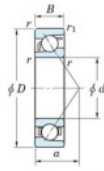

## Deep groove ball bearing single row 7038-B-FY-JTEKT - 7038-B-FY-KOYO

<https://www.123bearing.eu/bearing-housing/deep-groove-bearing/single-row/7038-b-fy-koyo>

Boundary dimensions

Single row angular bearing

Bearing No.	Boundary dimensions(mm)					Basic load ratings(kN)		Fatigue load limit(kN)	factor	Limiting speeds(min-1) (Grease lub.)
	d	D	B	r1(mm)	r2(mm)	C <sub>r</sub>	C <sub>0r</sub>	C <sub>u</sub>		
7038B FY	190	290	46	2.1	1.1	243	241	8.15	-	1700

## PRODUCT FEATURES

Brand	JTEKT
N° Ean13	3616060643629
Inside diameter	190 mm
Outside diameter	290 mm
Thickness	46 mm
Limiting speed	1700 rpm
Dynamic load	243 kN
Static load	241 kN
Packaging	1

[contact@123bearing.eu](mailto:contact@123bearing.eu)