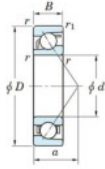

Deep groove ball bearing single row 7076-FY-JTEKT - 7076-FY-KOYO

<https://www.123bearing.eu/bearing-housing/deep-groove-bearing/single-row/7076-fy-koyo>

Boundary dimensions

Single row angular bearing

Bearing No.	Boundary dimensions(mm)						Basic load ratings(kN)		Fatigue load limit(kN)		factor	Limiting speeds(min-1) Grease lub.
	d	D	B	r1(min)	r1(max)	Cr	Cor	Cu	fu			
7076 FY	380	560	82	5	2	660	966	23	-	-	940	

PRODUCT FEATURES

Brand	JTEKT
N° Ean13	3616060644091
Inside diameter	380 mm
Outside diameter	560 mm
Thickness	82 mm
Limiting speed	940 rpm
Dynamic load	660 kN
Static load	966 kN
Packaging	1

contact@123bearing.eu